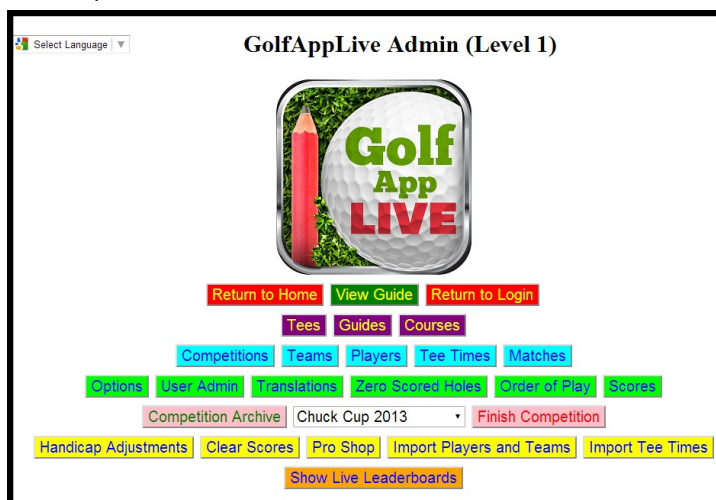

www.golfapplive.com

UK: +44 (0)1908 397188

US: +1 831-621-5063

The Live Leaderboard that creates the excitement of The Open or The Masters for amateur tournaments & competitions

Golf events can be extended beyond the tournament participants to their friends, family and colleagues

GolfAppLive increases the excitement of a tournament or competition to the participants by providing a live leaderboard. It also extends the whole experience beyond those playing in it. Now non-participants, friends, family, colleagues and co-workers can be invited to join in the event underway at the club. GolfAppLive is designed for clubs, associations, societies, companies, charities and educational bodies organizing golf competitions or tournaments to capture players' scores around the course on smart phones or tablets so that a "live" leaderboard can be provided - on the smart phone or tablet and back in the clubhouse on big TV screens.

It's simple for competition organizers and participants to use irrespective of their technical experience. Instant results can be linked to websites, social media sites and email. Organizers can email results and statistics to participants so that a record of their experience on the course can be retained.

The Administration screen provides all the controls necessary to quickly and easily set-up and manage a tournament. The categories need to be completed with information relevant to the competition.

Benefits to Tournament or Competition Administrators

- The administration screens for setting up courses, competitions and the tournament itself are very easy to use.
- Modification of the competition or tournament details during the day of the event is simple; capabilities include add/delete and overall management of players details, tee off times and scores.
- The processes for tournament and competition set-up are streamlined to minimize overall set-up time and results finalization.
- The stress involved in organizing and administering a tournament or competition is practically eliminated by providing a framework to set it up, run and finalize the details of the whole event.

BENEFITS

Reduce the stress in organizing your event

18 pre-configured leaderboards

Easy to use, reduced set-up time

Instant results capability

Download the app from the mobile device store:

Apple, Google, BlackBerry or Amazon